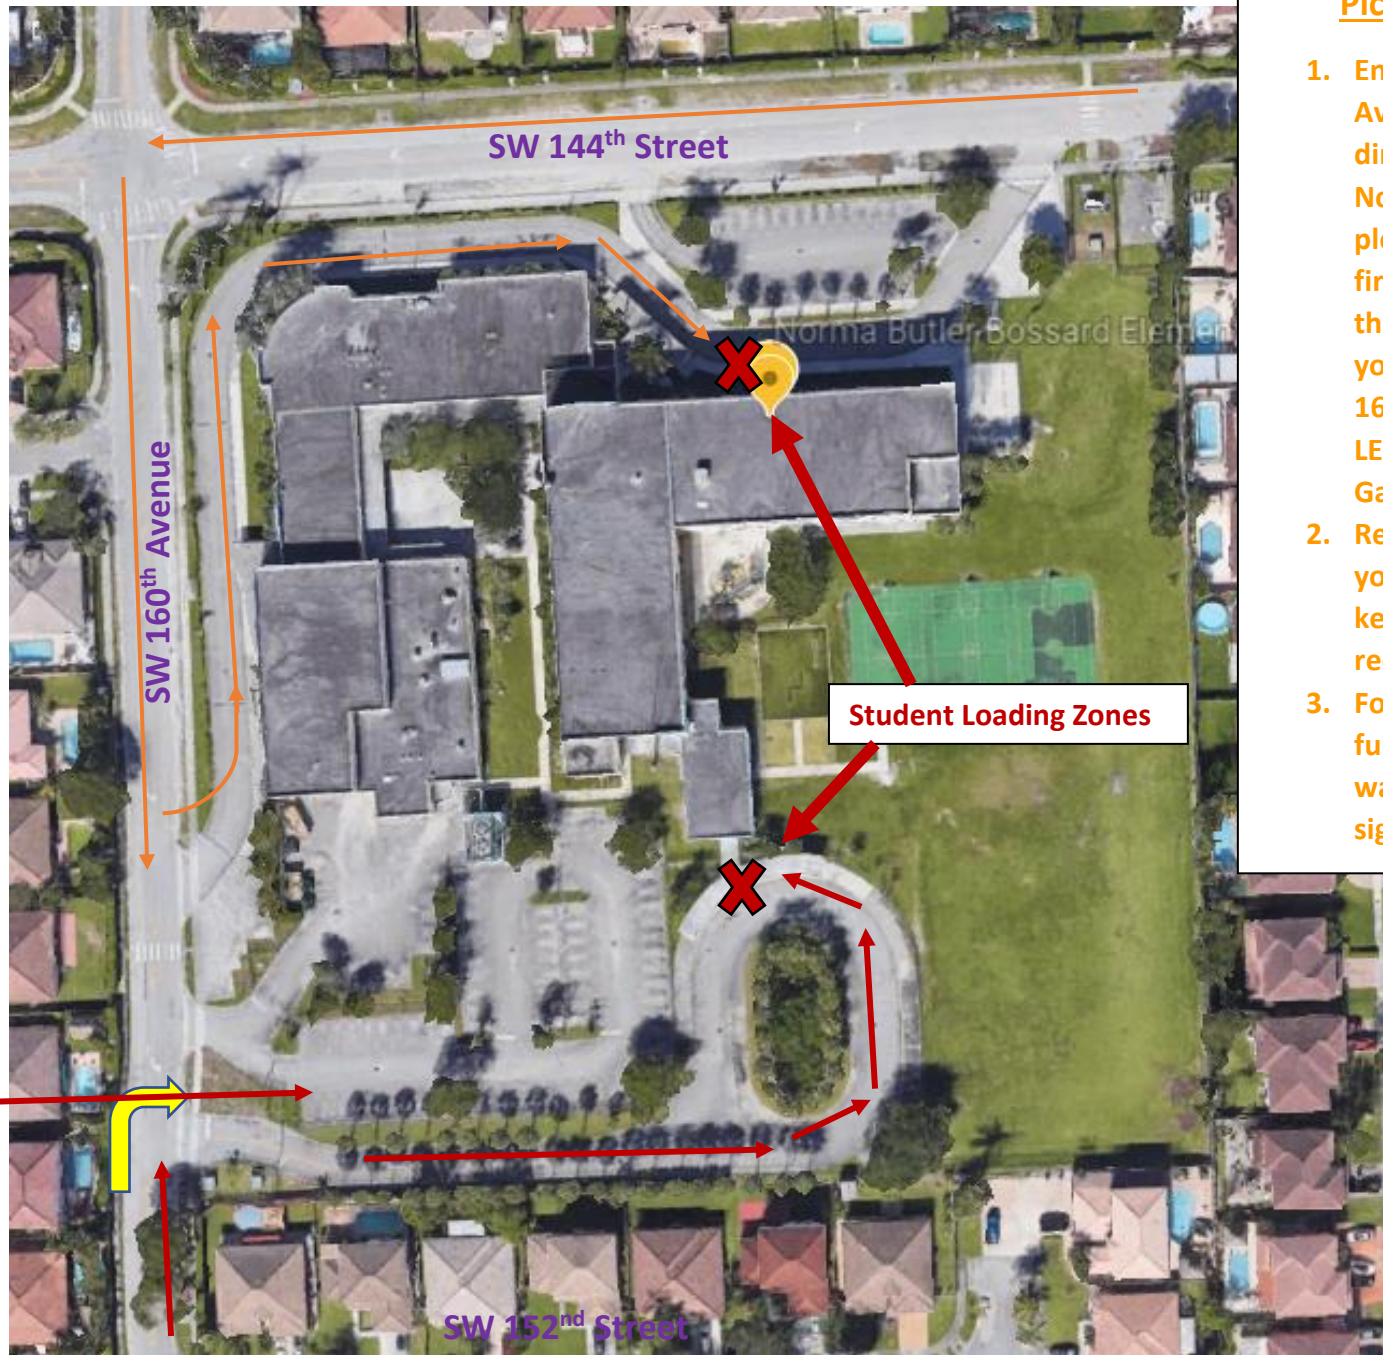

# Norma B. Bossard Elementary Arrival and Dismissal Map 2021-2022

Parent Drop off and Pick up **(left turn only)**. Please use both lanes in the driveway when entering 160<sup>th</sup> Avenue heading south coming from 144<sup>th</sup> Street.

Parent Drop off and Pick Up Entrance **(right turn only)**. Please remain in right lane heading North on 160<sup>th</sup> Avenue.

## Pick Up Instructions:

1. Enter the driveway on 160<sup>th</sup> Avenue based on your direction. If you are heading North on 160<sup>th</sup> Avenue, please make a right into the first entrance to pick up at the Back Gate/ PE Shelter. If you are heading South on 160<sup>th</sup> Avenue, please make a LEFT to pick up at the Main Gate/ Front Entrance.
2. Remain in your vehicle with your car tag hanging (please keep it visible until you have received your child)
3. For safety, please come to a full and complete stop and wait until you have been signaled to move and exit.